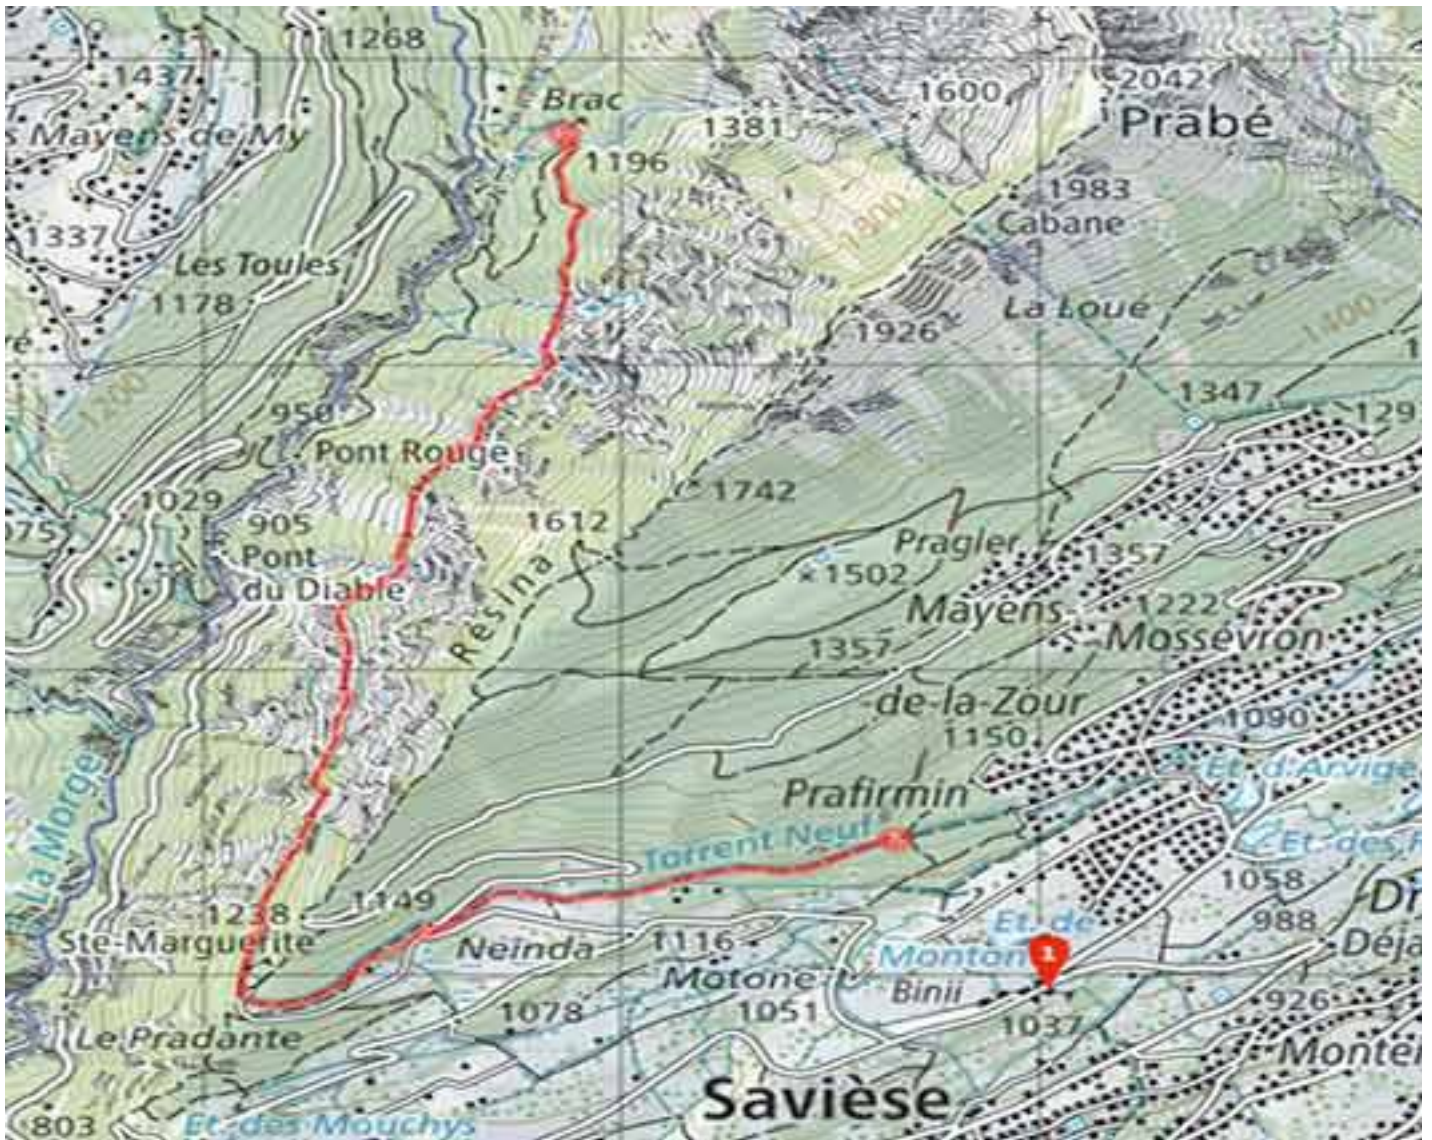

Hikingloop.ch

Torrent Neuf Savièse

Itinerary

Join the bisse route from Binii. At the roundabout in the center of the village of St Germain, take the direction of Bisse de Savièse, Torrent Neuf and follow to Binii where the first car park is located. You can keep driving up to the second parking lot if it's not a Sunday. From the first or the second car park you will find all the necessary indications to reach the bisse.

Useful information

There is a refreshment bar at the beginning and at the end of the route.

info@rando-en-boucle.ch

www.hikingloop.ch